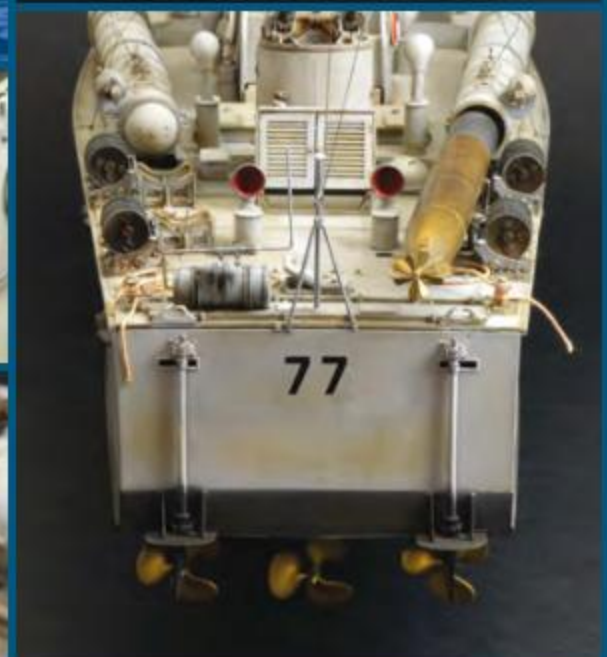

PE

< 55.0 cm >

NEW

PE

< 63.1 cm >