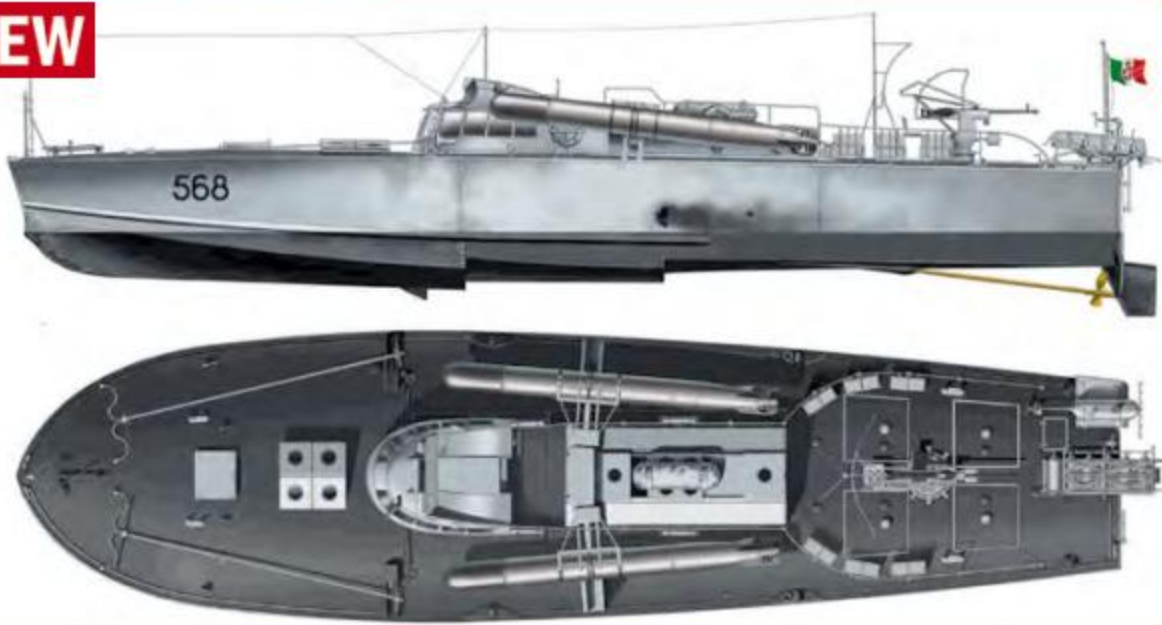

PE

< 55.0 cm >

NEW

5610 Vosper 72"6' MTB 77

PE

< 63.1 cm >