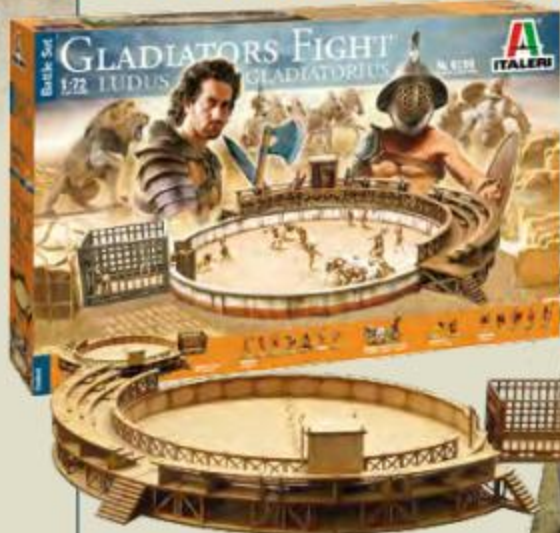

< 41.5 cm >

7403 German Military Motorcycle with sidecar

< 26.7 cm >

Soldiers accessories Battle set

1:72 scale

Battle sets e accessori
Battle sets and accessories

6196 Castle Under Siege - Joan of Arc in battle Battle Set